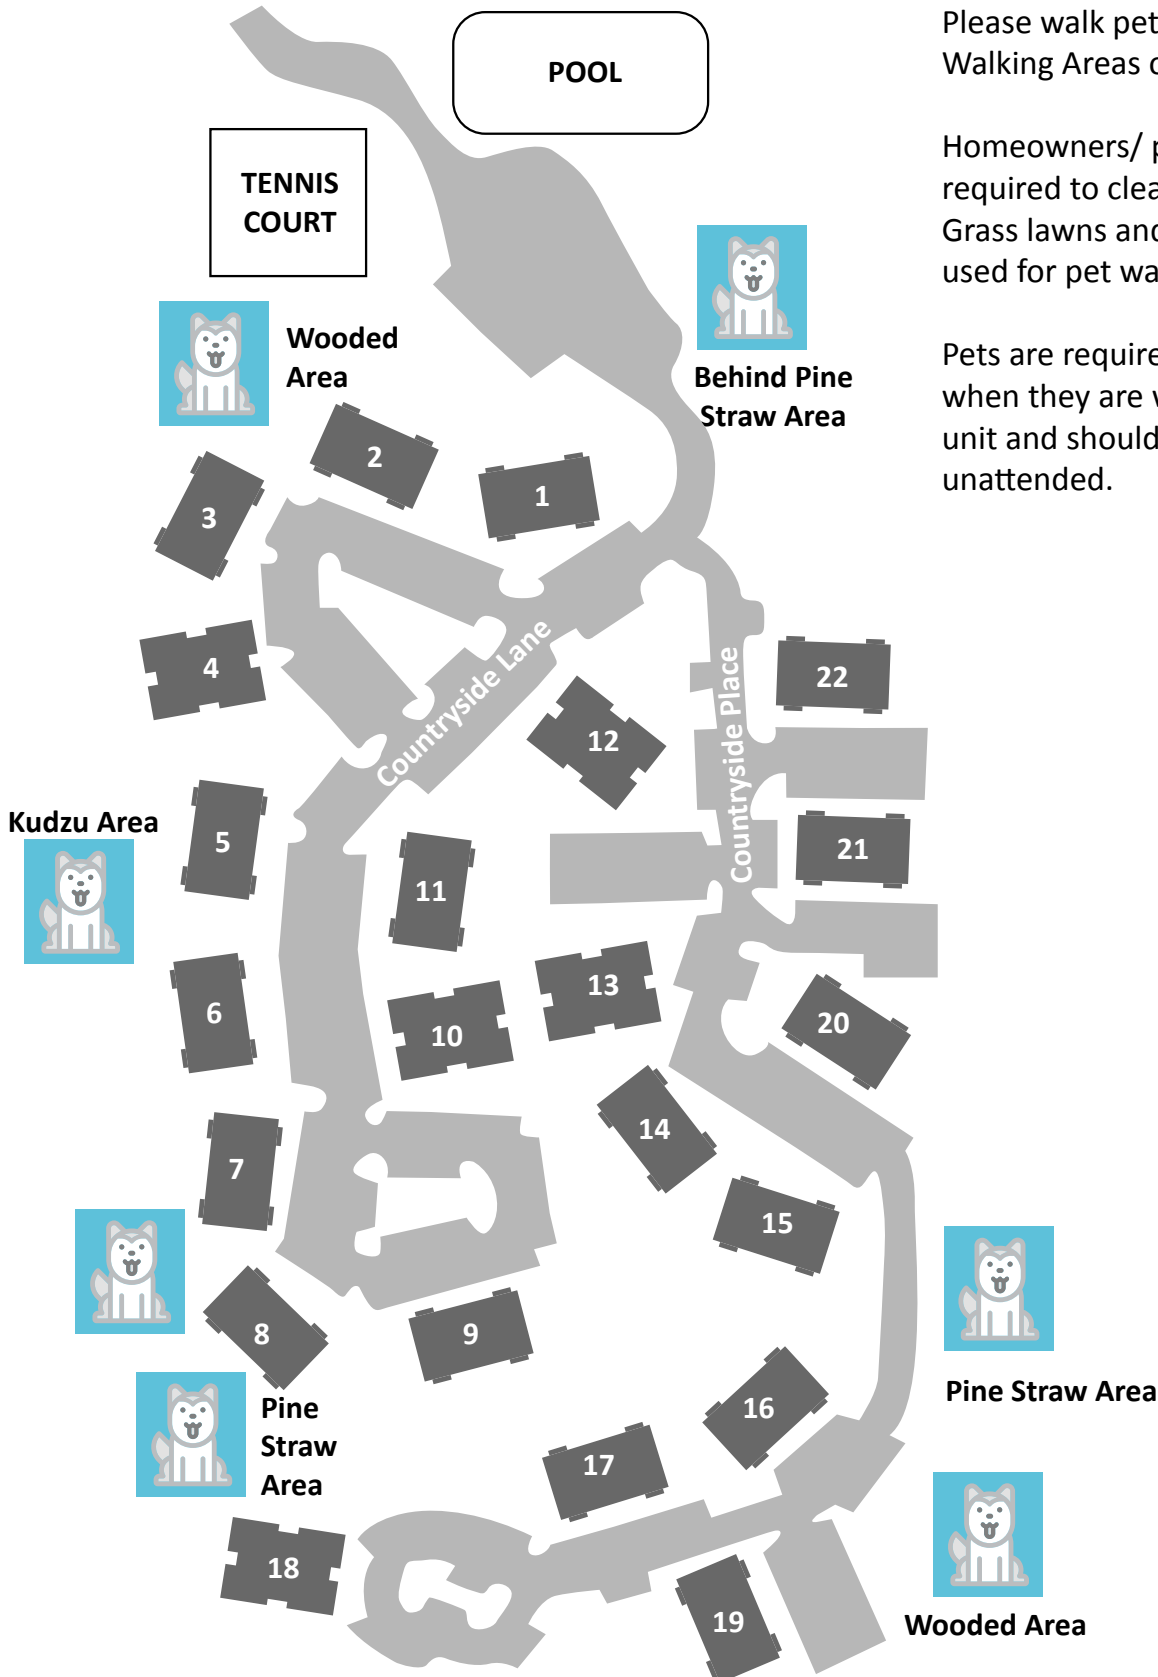

DOG WALKING AREA MAP

Please walk pets in designated Walking Areas only.

Homeowners/ pet caregivers are required to clean up after their pet. Grass lawns and Islands are not to be used for pet walking areas.

Pets are required to be on a leash when they are walked outside of a unit and should not be left unattended.